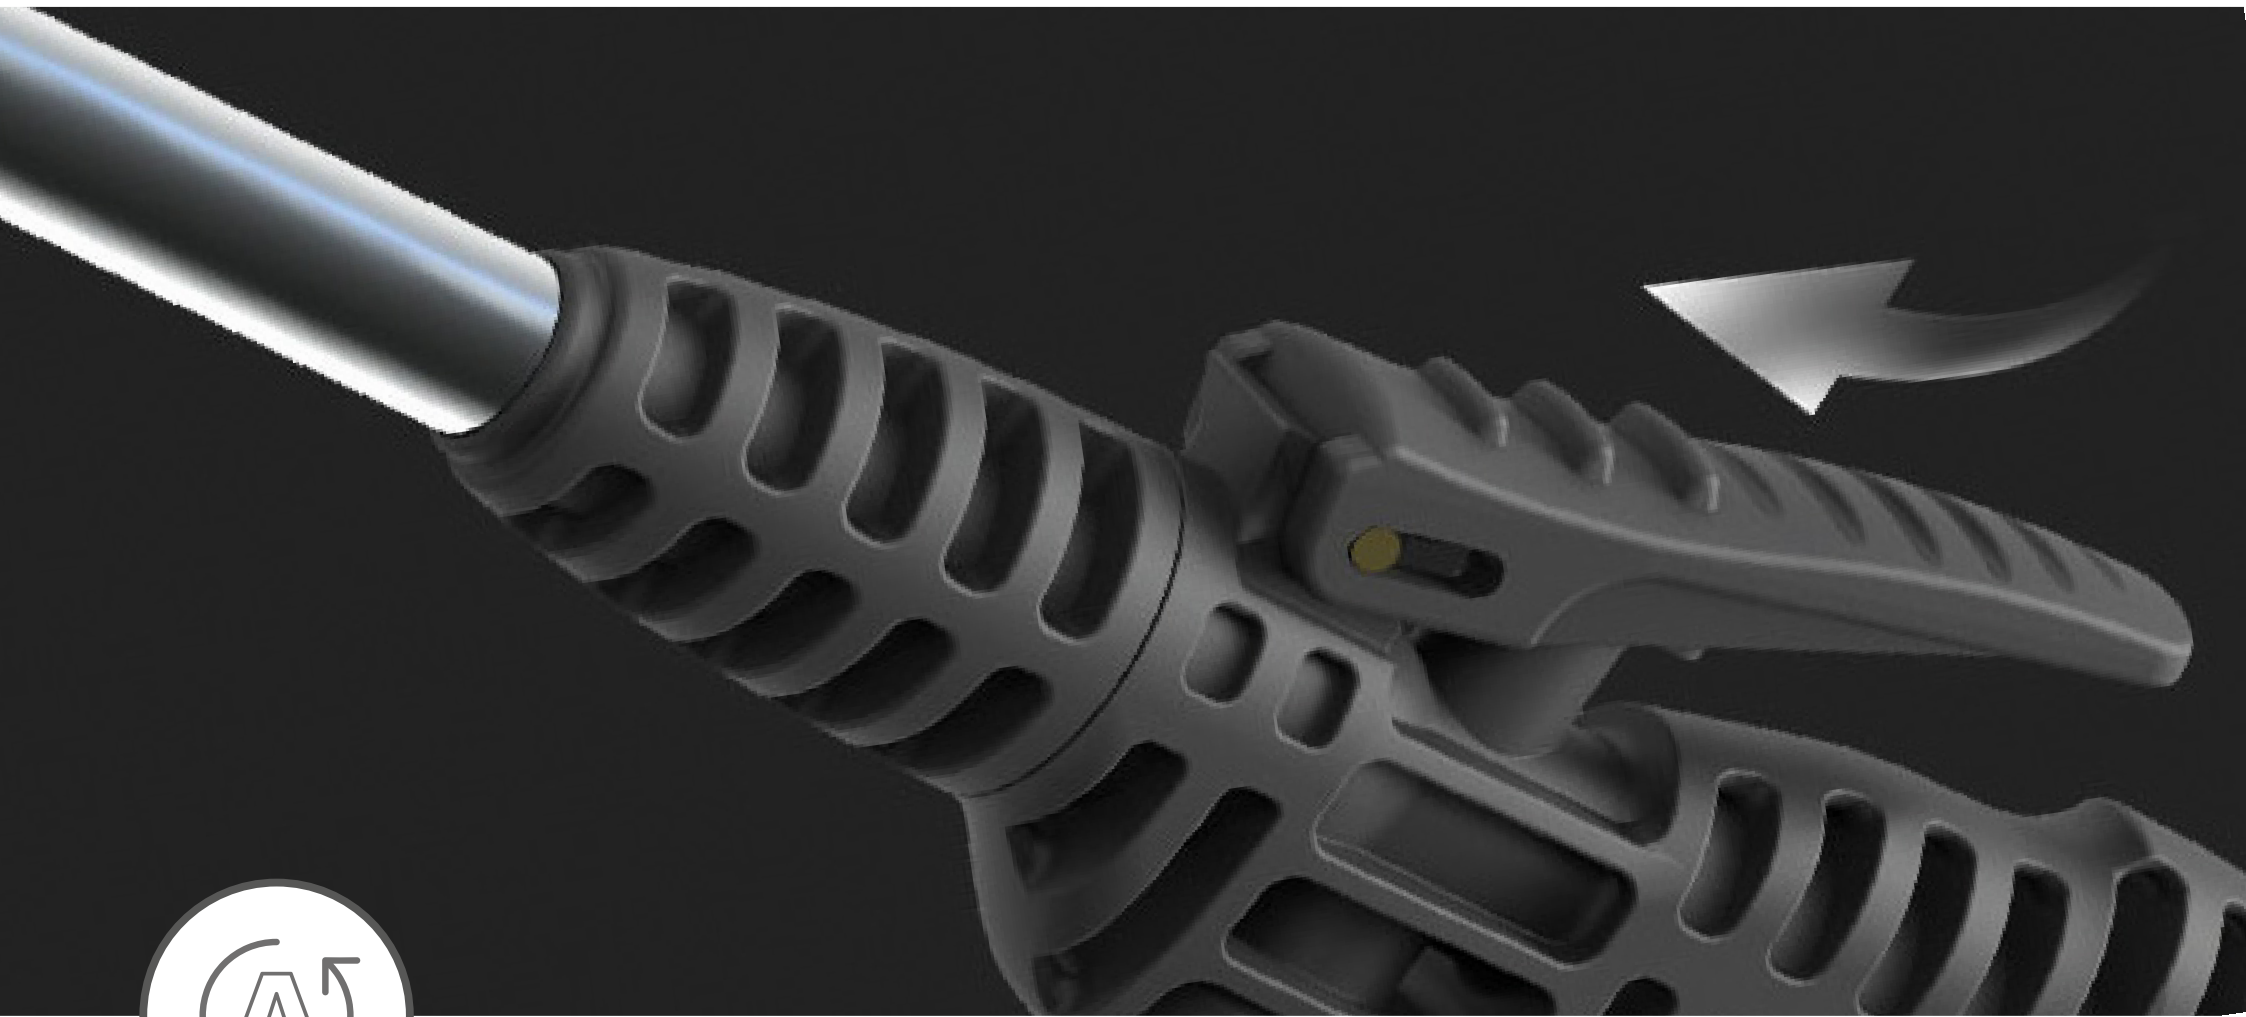

DOSING VALVE LOCK

The dosing valve, integrated with the handle, allows for a more comfortable work. The lock reduces the strain on the hand muscles during long work with the sprayer. Pressing and moving the dosing valve button forward, locks it in the open position without having to hold the button.