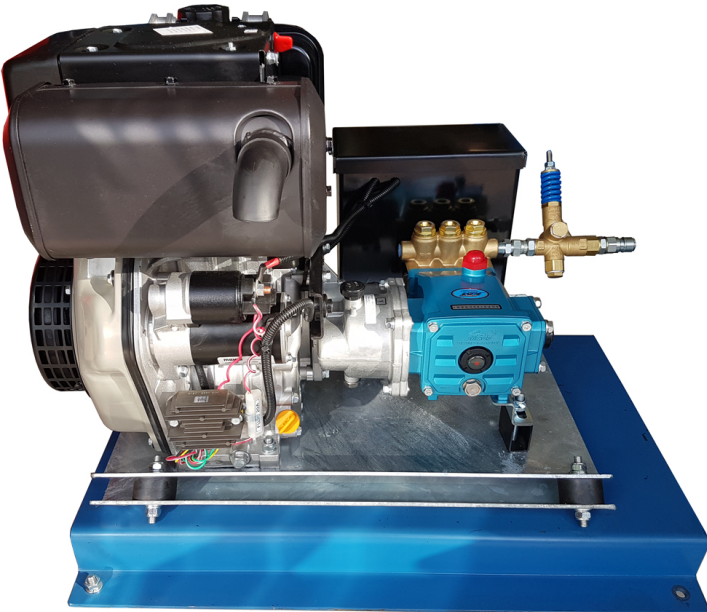

High Pressure Diesel Washers

10HP **YANMAR** DIESEL UNIT, BATTERY START, 3000PSI, 17/18LPM C/W 5CP 3120.GI G/BOX CAT PUMP ON PORTABLE FRAME, C/W 10 MTR HOSE, GUN, LANCE, 15055 JET

10HP **YANMAR** DIESEL UNIT, BATTERY START, 3000PSI, 17/18LPM C/W 5CP 3120.GI G/BOX CAT PUMP ON PORTABLE FRAME, C/W 10 MTR HOSE, GUN, LANCE, 15055 JET

10HP **YANMAR** DIESEL UNIT, BATTERY START, 3000PSI, 17/18LPM C/W 5CP 3120.GI G/BOX CAT PUMP ON PORTABLE FRAME, C/W 10 MTR HOSE, GUN, LANCE, 15055 JET